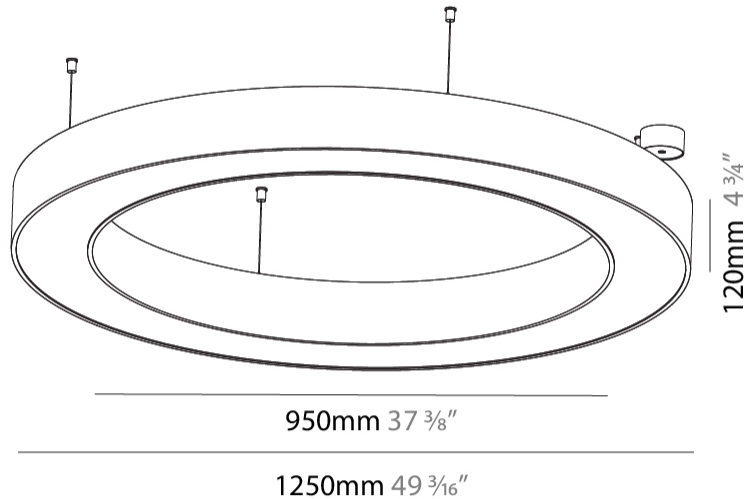

GENERAL

Series: Glorious
Subseries: Glorious
Brand: Prolicht
Division: Architectural
Mounting Type: Suspension
Mounting Location: Ceiling
Subcategory: Ambient

PHYSICAL

Shape: Round
Diameter (mm): 1250
Diameter (in): 49 ³/₁₆
Height (mm): 120
Height (in): 4 ³/₄
Max. Overall Height (mm): 2120
Max. Overall Height (in): 83 ⁷/₁₆
Light Distribution: Direct
Weight (kg): 12.847
Weight (lbs): 28.26
Diffuser: [PMMA - Opal or Micro-Prism](#)
Fixture Finish: [SSR / BKV / CWI / CRY / HAB / UFT / ITA / RUA / FTG / MYG / LOD / PUS / FRO / FUP / KIA / POP / BLS / SPG / MEY / GOH / GUM / CHC / COM / ABZ / JAG / OBR / MOS / ROR](#)
Fixture Material: Aluminum

ELECTRICAL

Lamp Type: LED (Zhaga Standard)
Input Wattage (W): 60
Total Output Wattage (W): 48 / 38.4 (3500K)
Dimming: [Non-Dimming / Phase Dimming (120Vac only) / 0-10V Dimming](#)
Driver Included: Yes
Driver Location: Integrated
Driver Type: Constant Current
Driver Class: Class 2
Input Voltage (V): 120 - 277
Constant Current (MA): 350 / 1200 (3500K)

LED

Color Temperature (°K): [3000 / 3500 / 4000](#)
Max. Delivered Lumen (lm): 5540 / 5733 / 5850
CRI: >80 CRI
Efficiency (%): 0.65
Lamp Life (hrs): 50000

OPTICAL

RATINGS AND CERTIFICATIONS

Certified By: Certified for North American Standards
IP rating: IP20